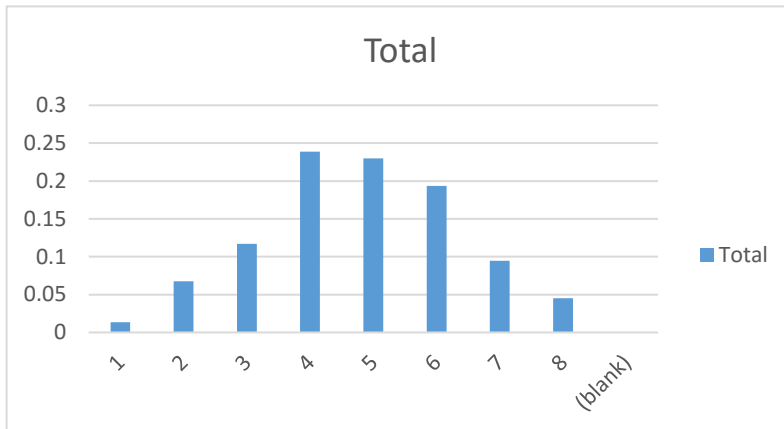

**Grade 7  
September 2016  
Stanford Reading**

Count of Reading Totals Stanine	Total
1	1.35%
2	6.76%
3	11.71%
4	23.87%
5	22.97%
6	19.37%
7	9.46%
8	4.50%
(blank)	0.00%
Grand Total	100.00%

**Grade 7 June 2017  
Stanford Reading  
Results**